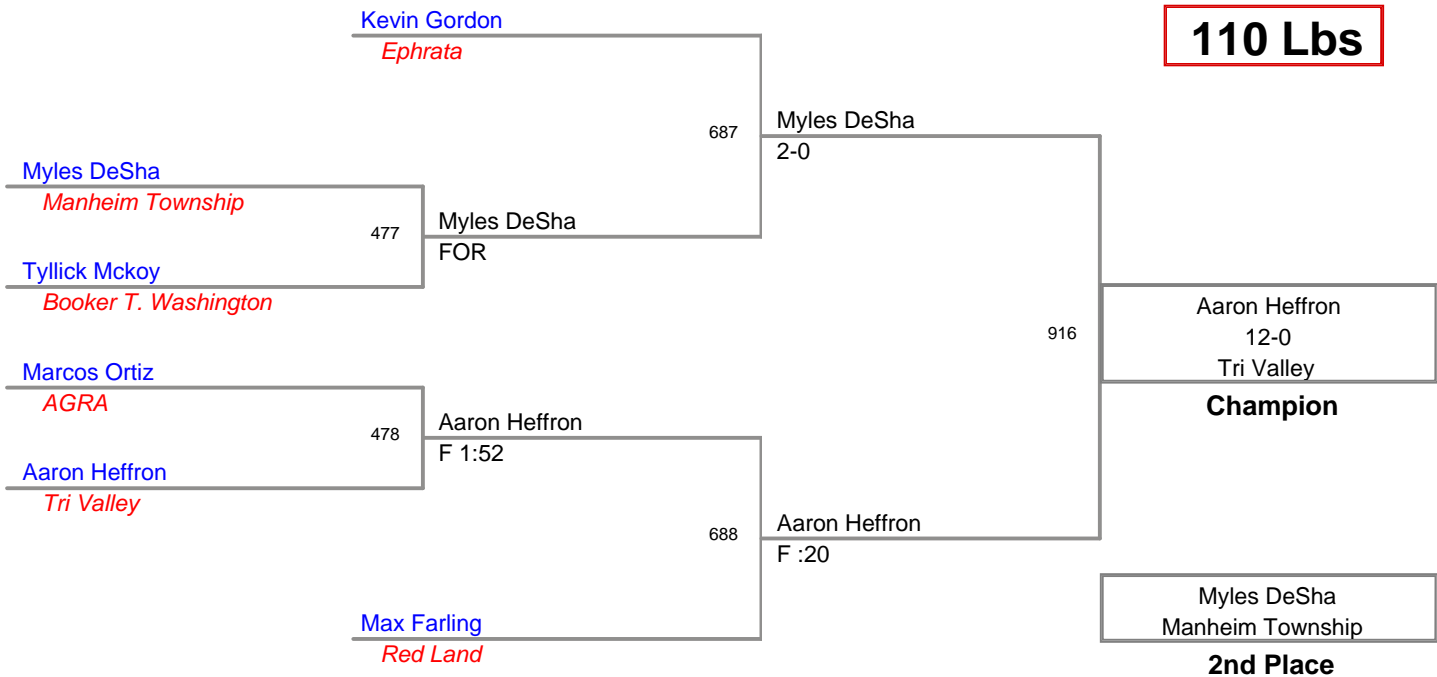

**Manheim Township Youth
Rookie Junior**

70 Lbs

Manheim Township Youth
Rookie Junior

75 Lbs

**Manheim Township Youth
Rookie Junior**

80 Lbs

**Manheim Township Youth
Rookie Junior**

85 Lbs

**Manheim Township Youth
Rookie Junior**

100 Lbs

**Manheim Township Youth
Rookie Junior**

110 Lbs

**Manheim Township Youth
Rookie Junior**

120 Lbs

**Manheim Township Youth
Rookie Junior**

140 Lbs

**Manheim Township Youth
Rookie Junior**

160 Lbs