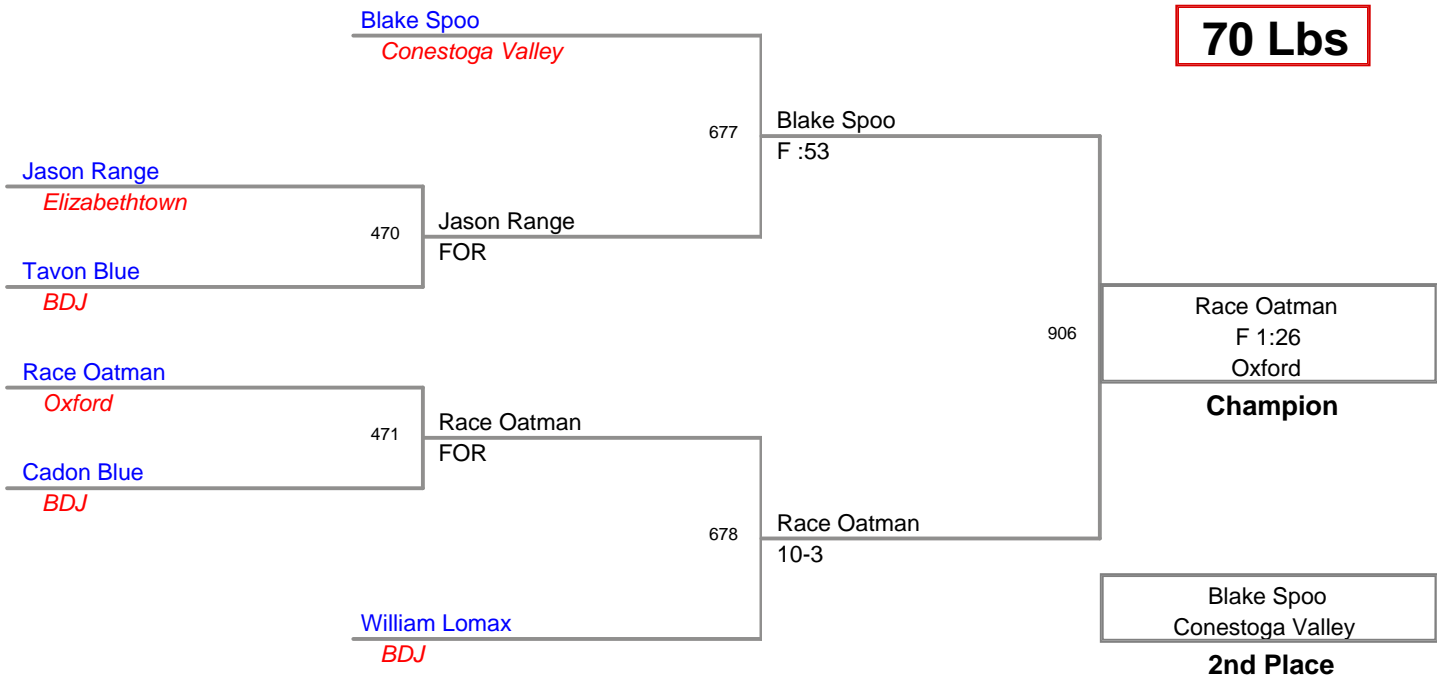

**Manheim Township Youth
Rookie Junior**

70 Lbs

Manheim Township Youth
Rookie Junior

75 Lbs

**Manheim Township Youth
Rookie Junior**

80 Lbs

**Manheim Township Youth
Rookie Junior**

85 Lbs

**Manheim Township Youth
Rookie Junior**

100 Lbs

**Manheim Township Youth
Rookie Junior**

110 Lbs

**Manheim Township Youth
Rookie Junior**

120 Lbs

**Manheim Township Youth
Rookie Junior**

140 Lbs

**Manheim Township Youth
Rookie Junior**

160 Lbs