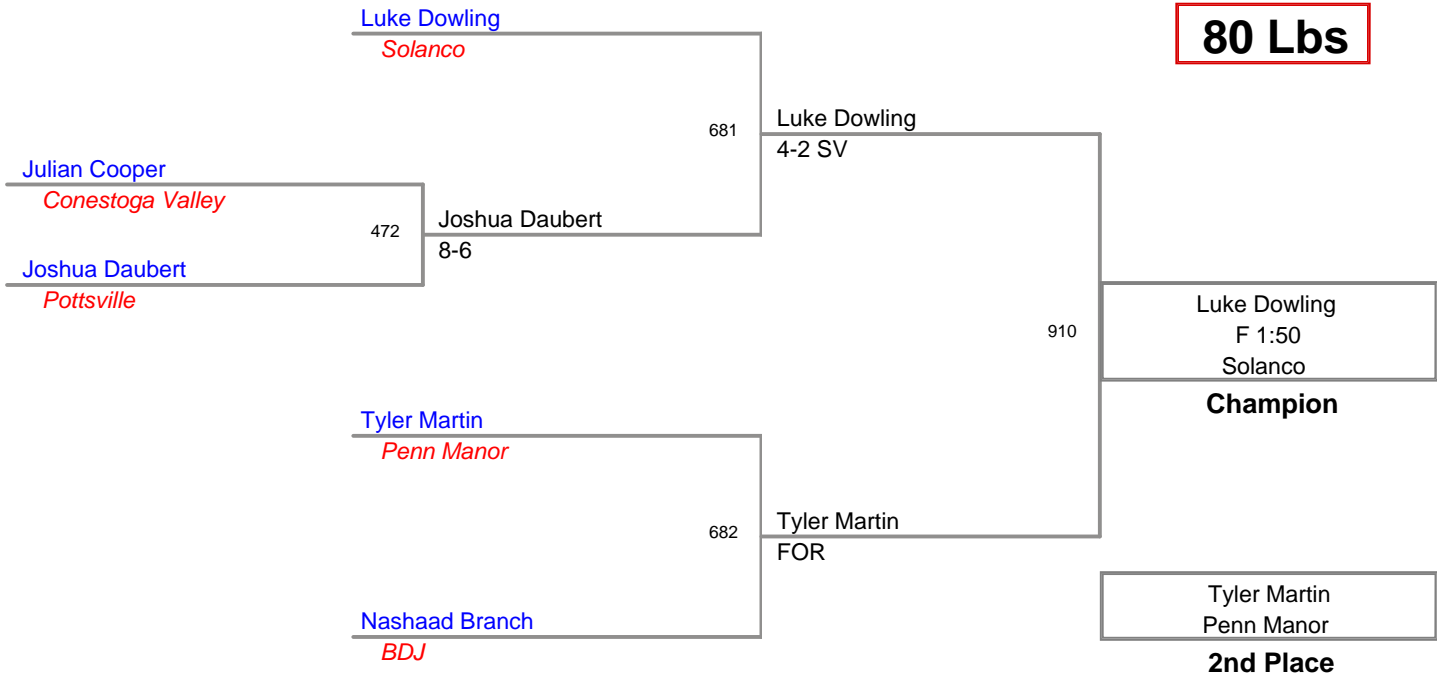

**Manheim Township Youth
Rookie Junior**

70 Lbs

Manheim Township Youth
Rookie Junior

75 Lbs

**Manheim Township Youth
Rookie Junior**

80 Lbs

**Manheim Township Youth
Rookie Junior**

85 Lbs

**Manheim Township Youth
Rookie Junior**

100 Lbs

**Manheim Township Youth
Rookie Junior**

110 Lbs

**Manheim Township Youth
Rookie Junior**

120 Lbs

**Manheim Township Youth
Rookie Junior**

140 Lbs

**Manheim Township Youth
Rookie Junior**

160 Lbs