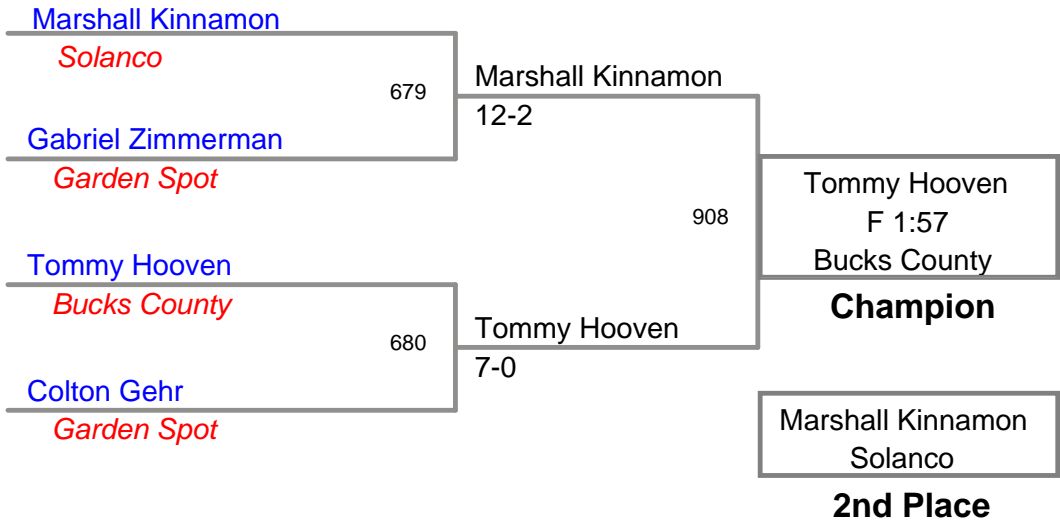

**Manheim Township Youth
Rookie Junior**

70 Lbs

Manheim Township Youth
Rookie Junior

75 Lbs

**Manheim Township Youth
Rookie Junior**

80 Lbs

**Manheim Township Youth
Rookie Junior**

85 Lbs