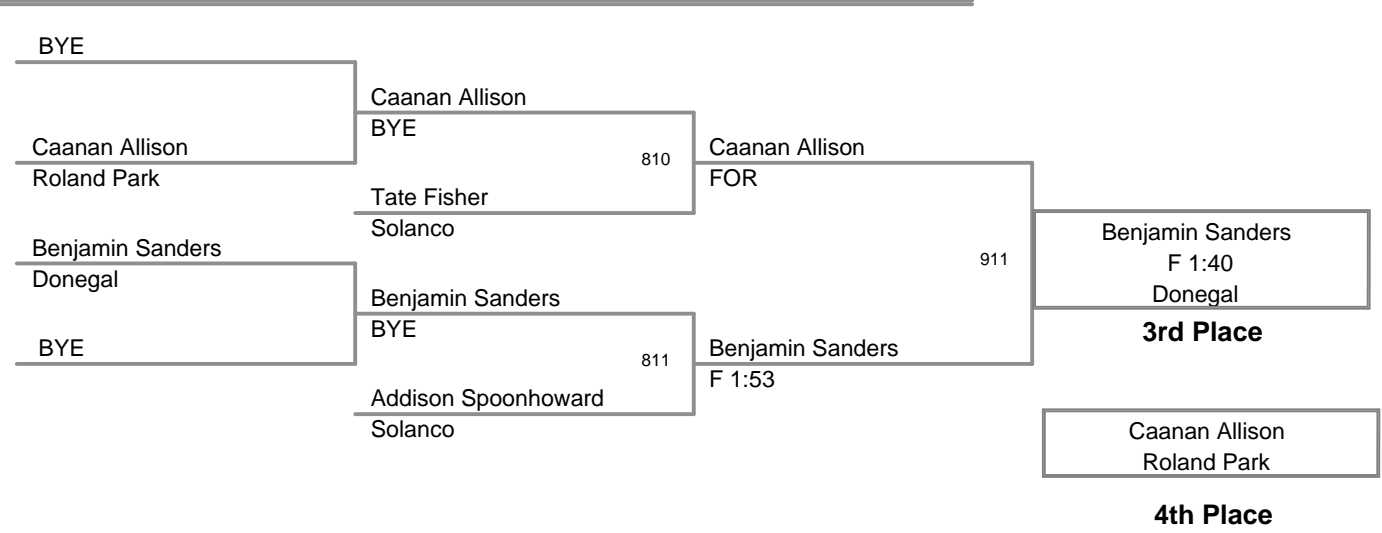

**Manheim Township Youth
Rookie Junior**

70 Lbs

Manheim Township Youth
Rookie Junior

75 Lbs

**Manheim Township Youth
Rookie Junior**

80 Lbs

**Manheim Township Youth
Rookie Junior**

85 Lbs