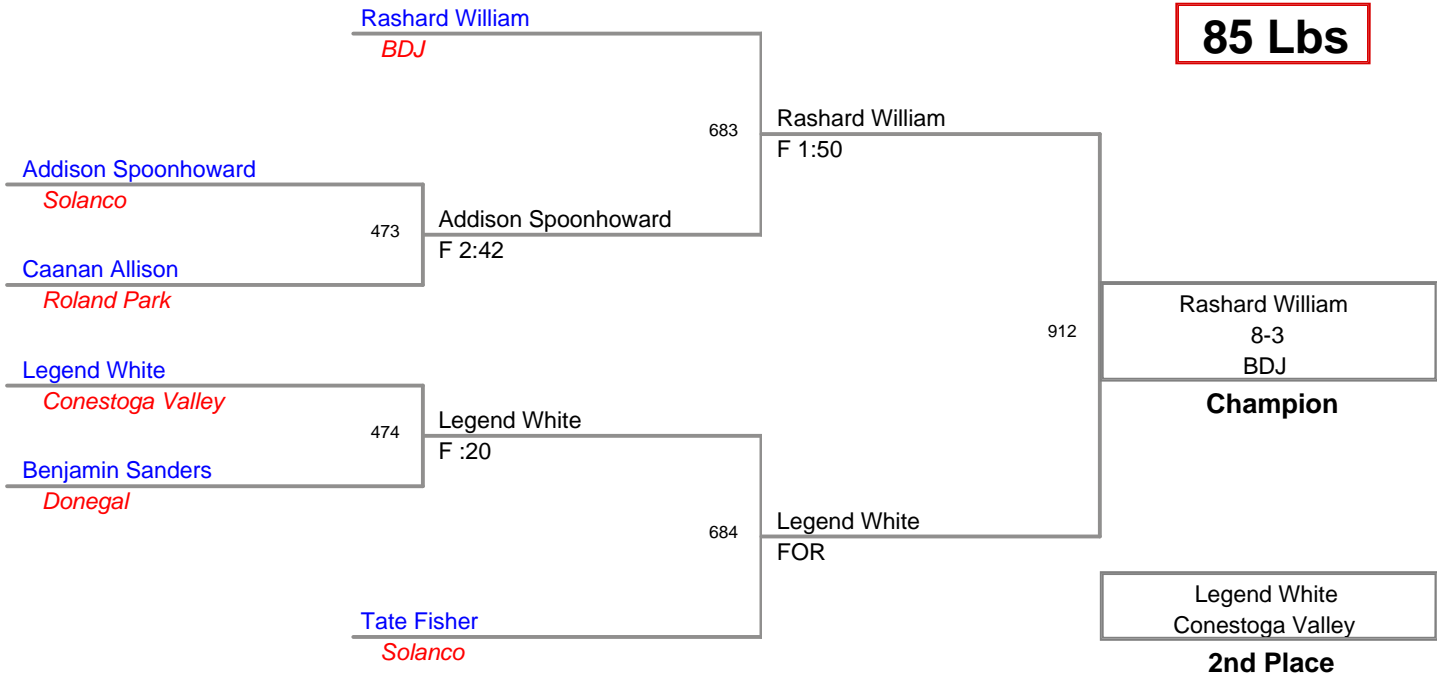

**Manheim Township Youth
Rookie Junior**

70 Lbs

Manheim Township Youth
Rookie Junior

75 Lbs

**Manheim Township Youth
Rookie Junior**

80 Lbs

**Manheim Township Youth
Rookie Junior**

85 Lbs