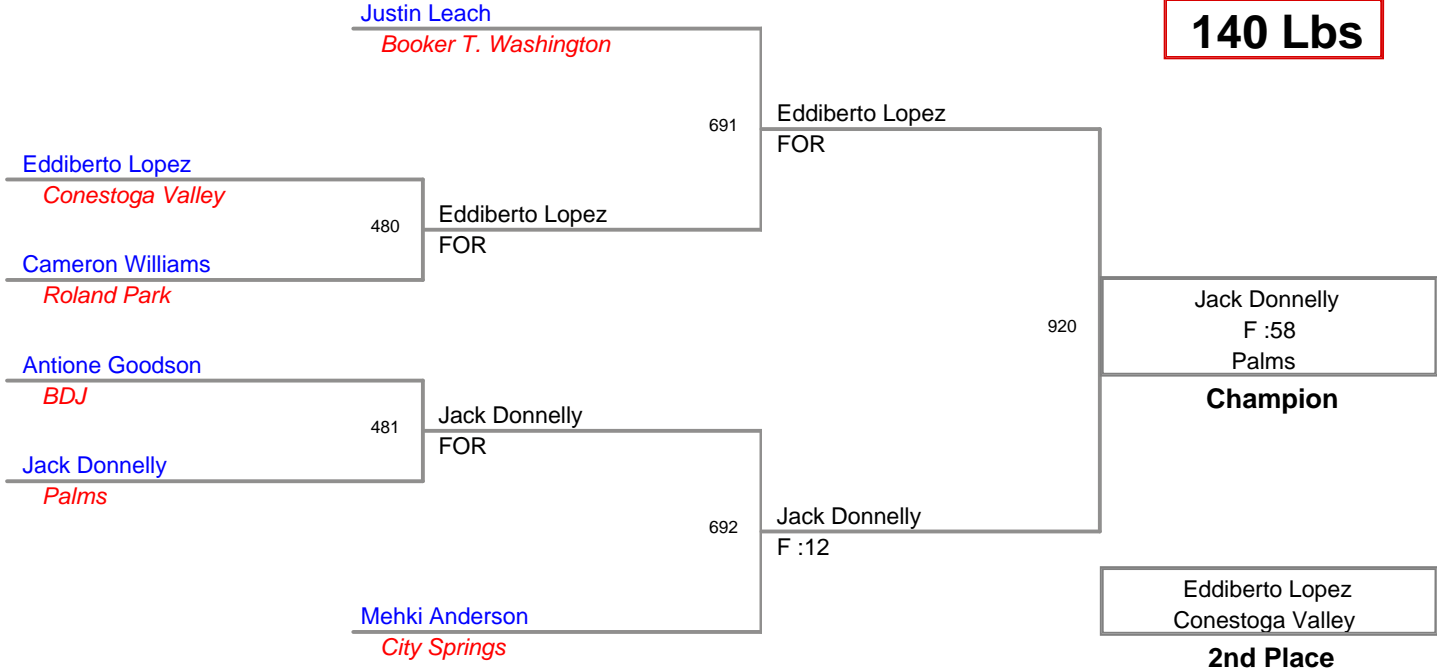

**Manheim Township Youth
Rookie Junior**

100 Lbs

**Manheim Township Youth
Rookie Junior**

110 Lbs

**Manheim Township Youth
Rookie Junior**

120 Lbs

**Manheim Township Youth
Rookie Junior**

140 Lbs