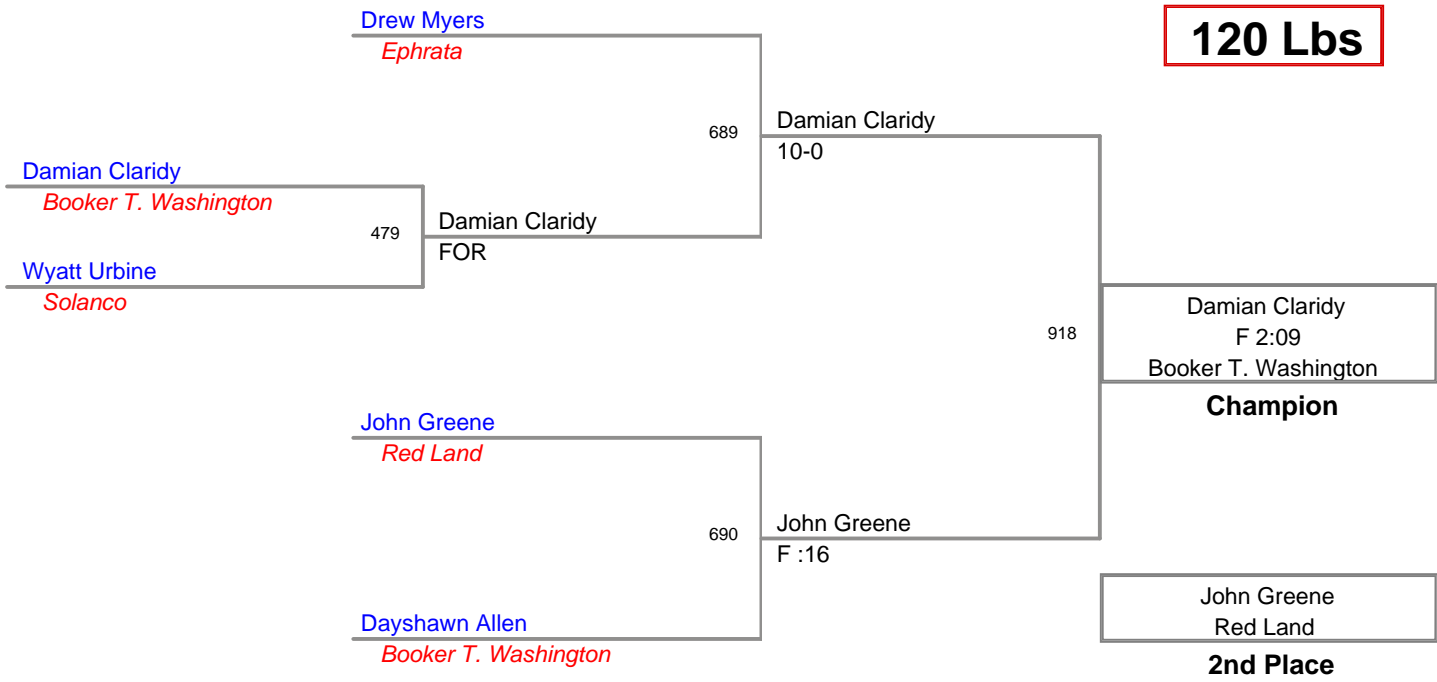

**Manheim Township Youth
Rookie Junior**

120 Lbs