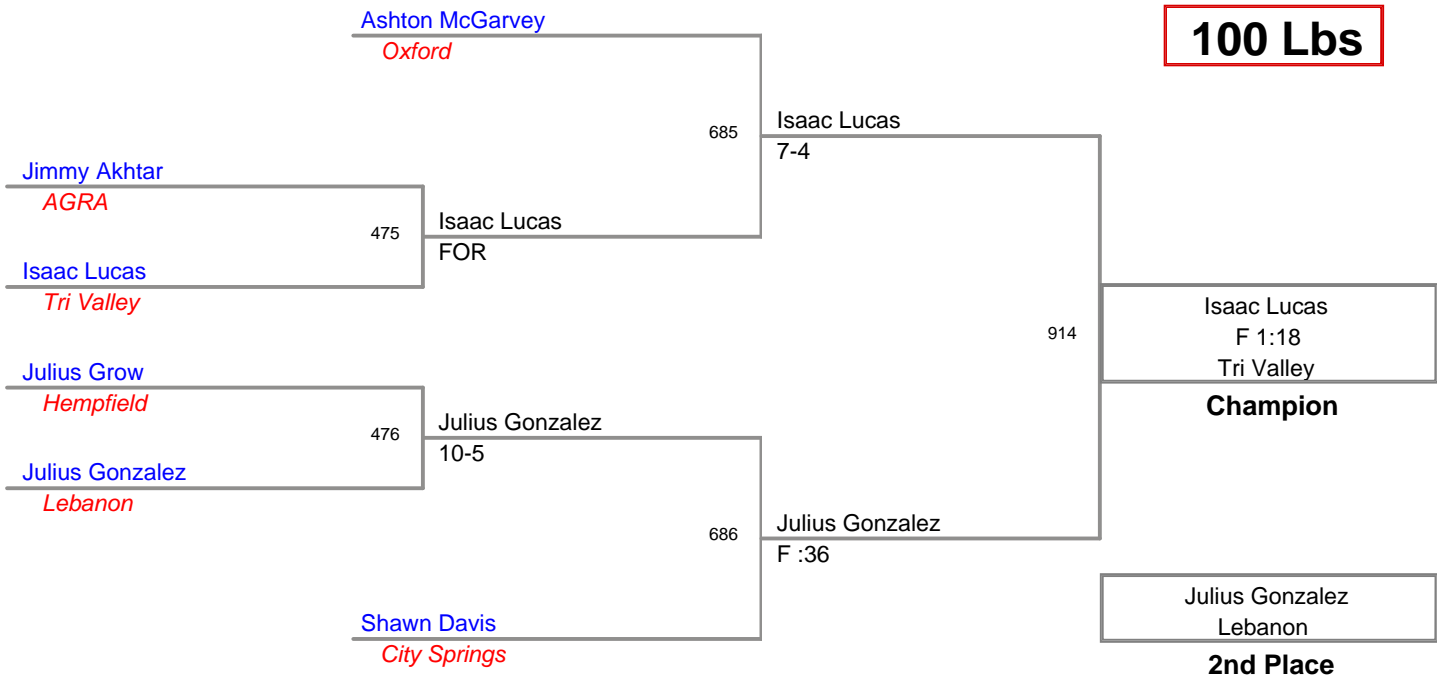

**Manheim Township Youth
Rookie Junior**

70 Lbs

Manheim Township Youth
Rookie Junior

75 Lbs

**Manheim Township Youth
Rookie Junior**

80 Lbs

**Manheim Township Youth
Rookie Junior**

85 Lbs

**Manheim Township Youth
Rookie Junior**

100 Lbs

**Manheim Township Youth
Rookie Junior**

110 Lbs

**Manheim Township Youth
Rookie Junior**

120 Lbs

**Manheim Township Youth
Rookie Junior**

140 Lbs

**Manheim Township Youth
Rookie Junior**

160 Lbs