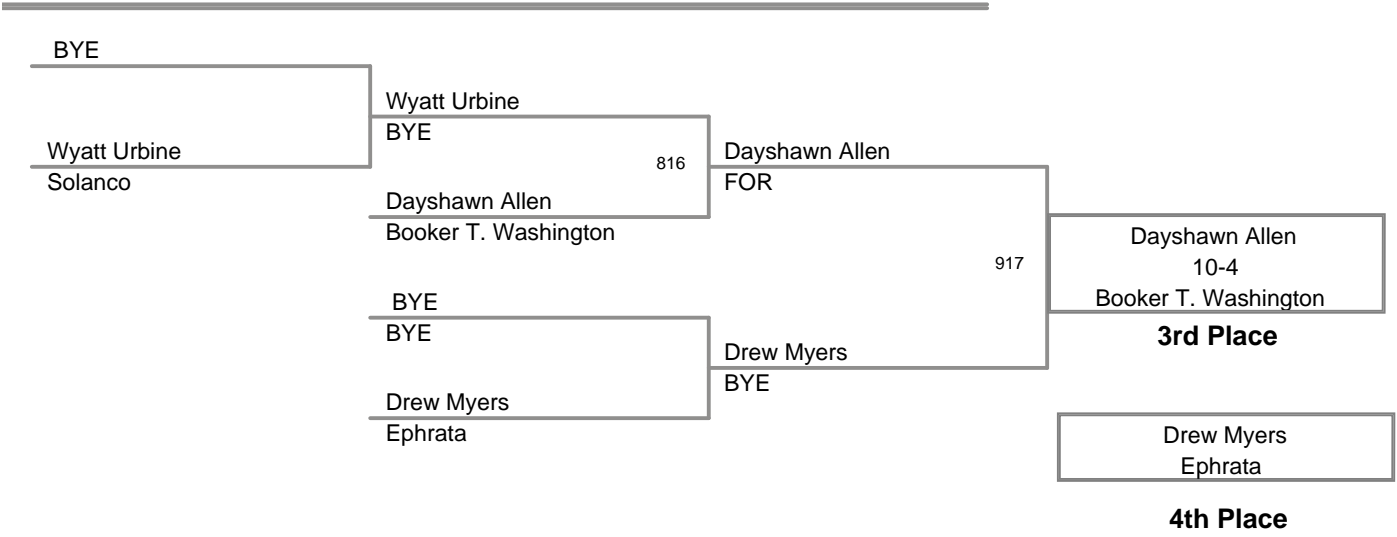

**Manheim Township Youth
Rookie Junior**

100 Lbs

**Manheim Township Youth
Rookie Junior**

110 Lbs

**Manheim Township Youth
Rookie Junior**

120 Lbs

**Manheim Township Youth
Rookie Junior**

140 Lbs