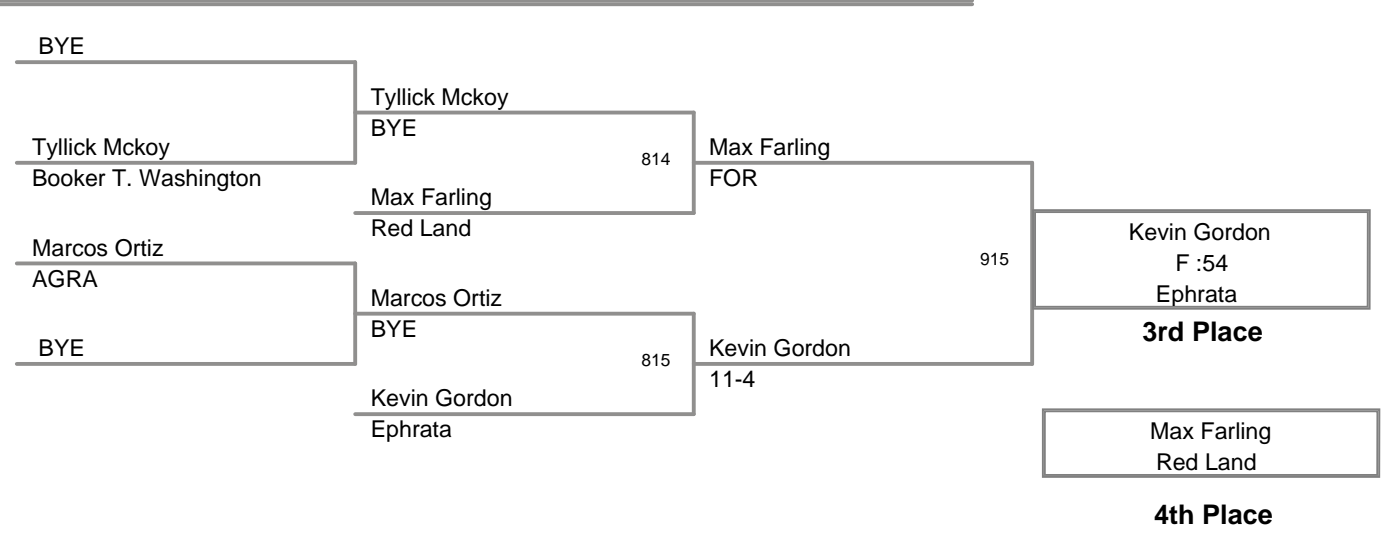

**Manheim Township Youth
Rookie Junior**

110 Lbs