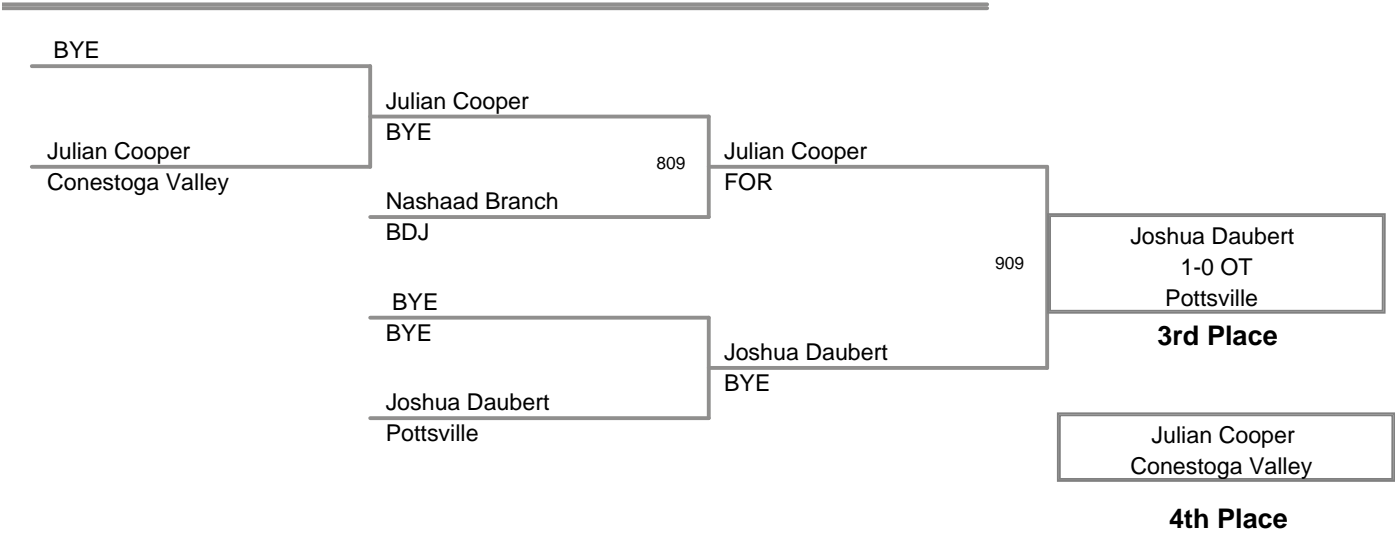

**Manheim Township Youth
Rookie Junior**

70 Lbs

Manheim Township Youth
Rookie Junior

75 Lbs

**Manheim Township Youth
Rookie Junior**

80 Lbs

**Manheim Township Youth
Rookie Junior**

85 Lbs

**Manheim Township Youth
Rookie Junior**

100 Lbs

**Manheim Township Youth
Rookie Junior**

110 Lbs

**Manheim Township Youth
Rookie Junior**

120 Lbs

**Manheim Township Youth
Rookie Junior**

140 Lbs